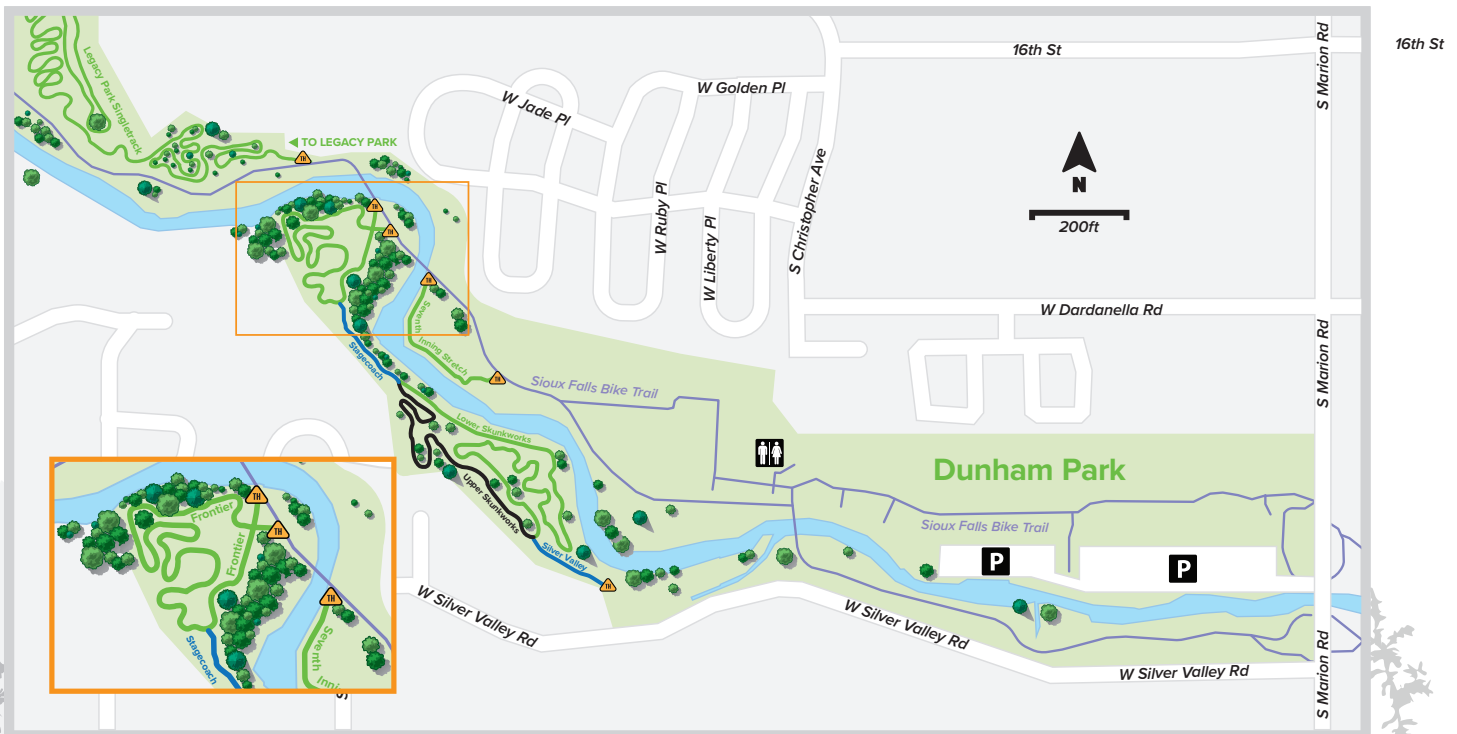

Dunham Park

Falls Area SingleTrack Recreation Trail

TRAIL CLOSED during wet conditions

Built and maintained by Falls Area SingleTrack at no cost to the tax payers.

Legend

- Easy Trail
- Intermediate
- Difficult
- Restroom
- Parking
- Trailhead
- Sioux Falls Bike Trail

Trail Rules

- No unauthorized changes to the trail
- No motorized vehicles or horses
- Stay on designated trails
- Obey all signs, gates and barriers
- Do not use when trails are wet
- Leave no trace, no littering
- Never scare animals
- Plan ahead

USE TRAIL AT YOUR OWN RISK!
Not responsible for damages, injury or death.

fallsareasingletrack.org

FIND US | JOIN US | DONATE