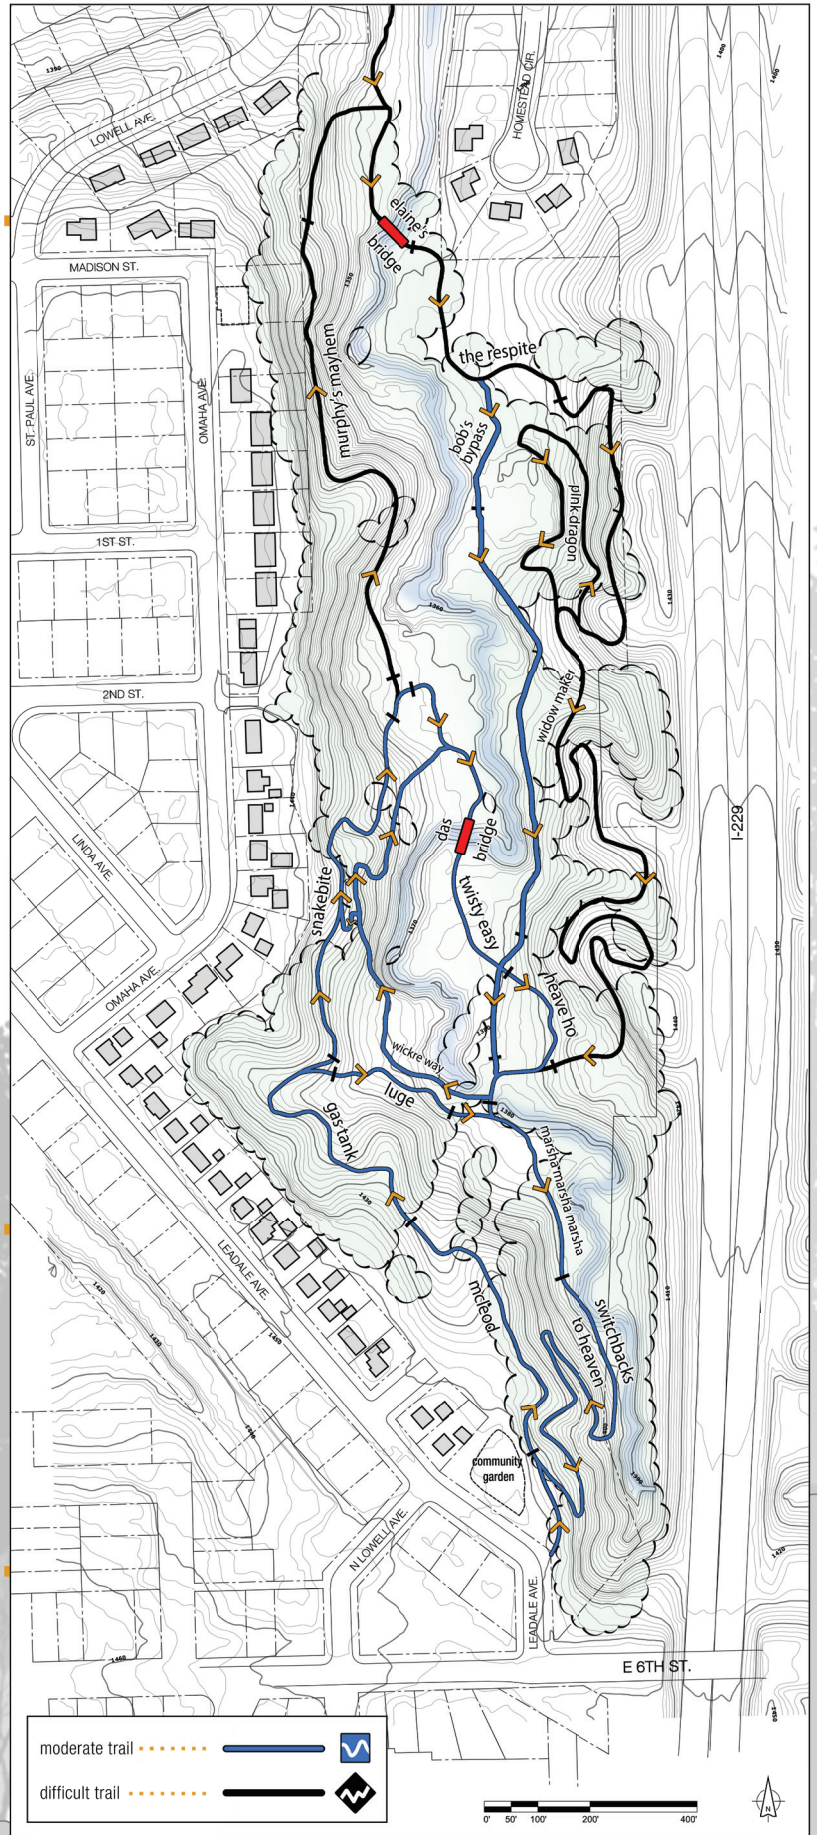

Leaders Park

single track recreation trail

FAST trail system | Falls Area SingleTrack

**during wet conditions
TRAIL CLOSED**

trail rules

- no motorized vehicles or horses
- stay on designated trails
- obey all signs, gates, and barriers
- no riding on trails when wet
- leave no trace
- no unauthorized changes to the trail
- never scare animals
- plan ahead

2.5 MILES OF MODERATE TRAIL
1.5 MILES OF DIFFICULT TRAIL

WARNING: USE AT YOUR OWN RISK!
NOT RESPONSIBLE FOR DAMAGES, INJURY OR DEATH.

built and maintained by Falls Area SingleTrack at no cost to the tax payers