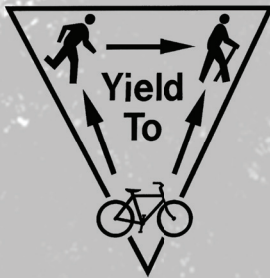

Leaders Park

single track recreation trail

FAST trail system | Falls Area SingleTrack

**during wet conditions
TRAIL CLOSED**

trail rules

- no motorized vehicles or horses
- stay on designated trails
- obey all signs, gates, and barriers
- no riding on trails when wet
- leave no trace
- no unauthorized changes to the trail
- never scare animals
- plan ahead

2.5 MILES OF MODERATE TRAIL
1.5 MILES OF DIFFICULT TRAIL

WARNING: USE AT YOUR OWN RISK!
NOT RESPONSIBLE FOR DAMAGES, INJURY OR DEATH.

built and maintained by Falls Area SingleTrack at no cost to the tax payers

find us | join us | donate