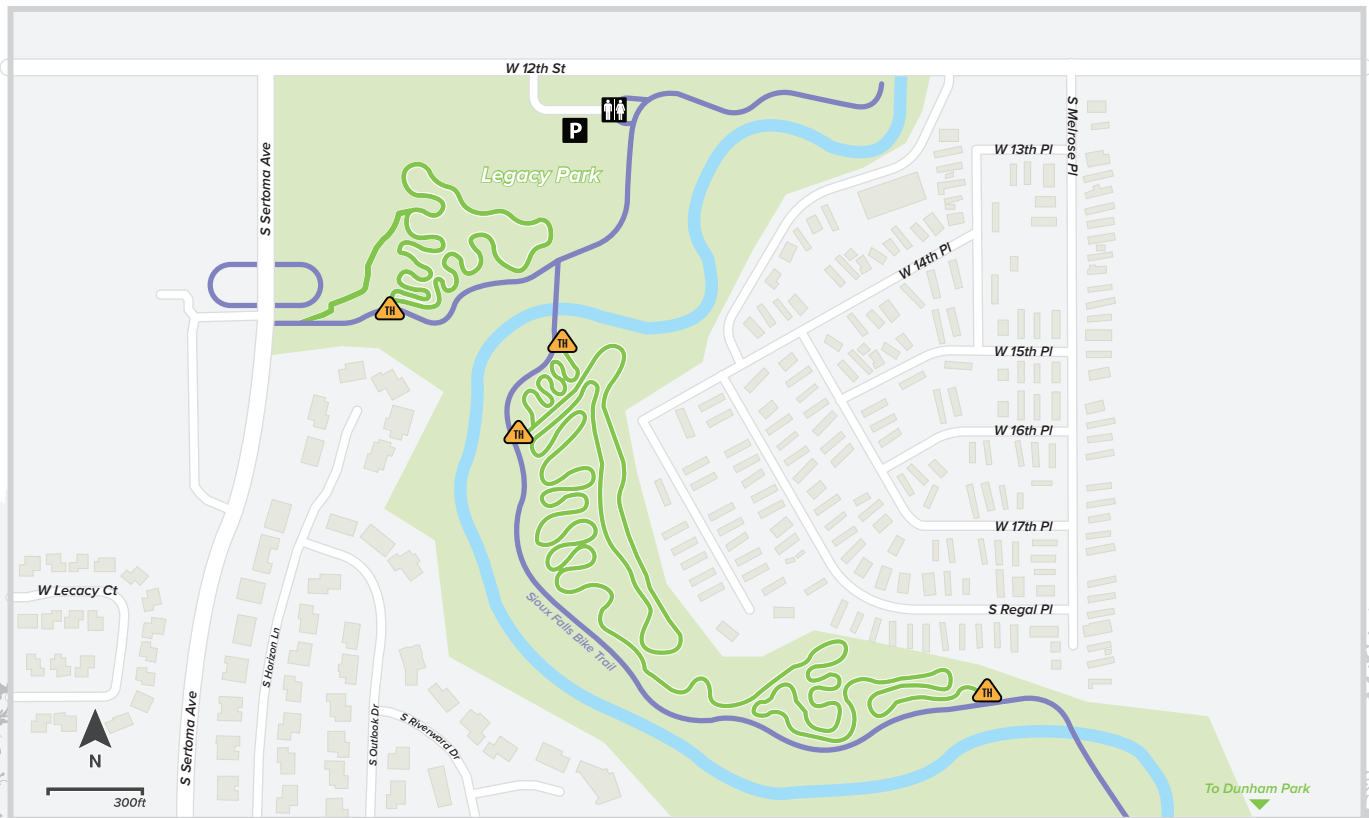

Legacy Park

Falls Area SingleTrack Recreation Trail

TRAIL CLOSED during wet conditions

Built and maintained by Falls Area SingleTrack at no cost to the tax payers.

Legend

- Easy Trail
- Restroom
- Parking
- Trailhead
- Sioux Falls Bike Trail

Trail Rules

- No unauthorized changes to the trail
- No motorized vehicles or horses
- Stay on designated trails
- Obey all signs, gates and barriers
- Do not use when trails are wet
- Leave no trace, no littering
- Never scare animals
- Plan ahead

USE TRAIL AT YOUR OWN RISK!
Not responsible for damages, injury or death.

fallsareasingletrack.org

FIND US | JOIN US | DONATE

OPEN TO