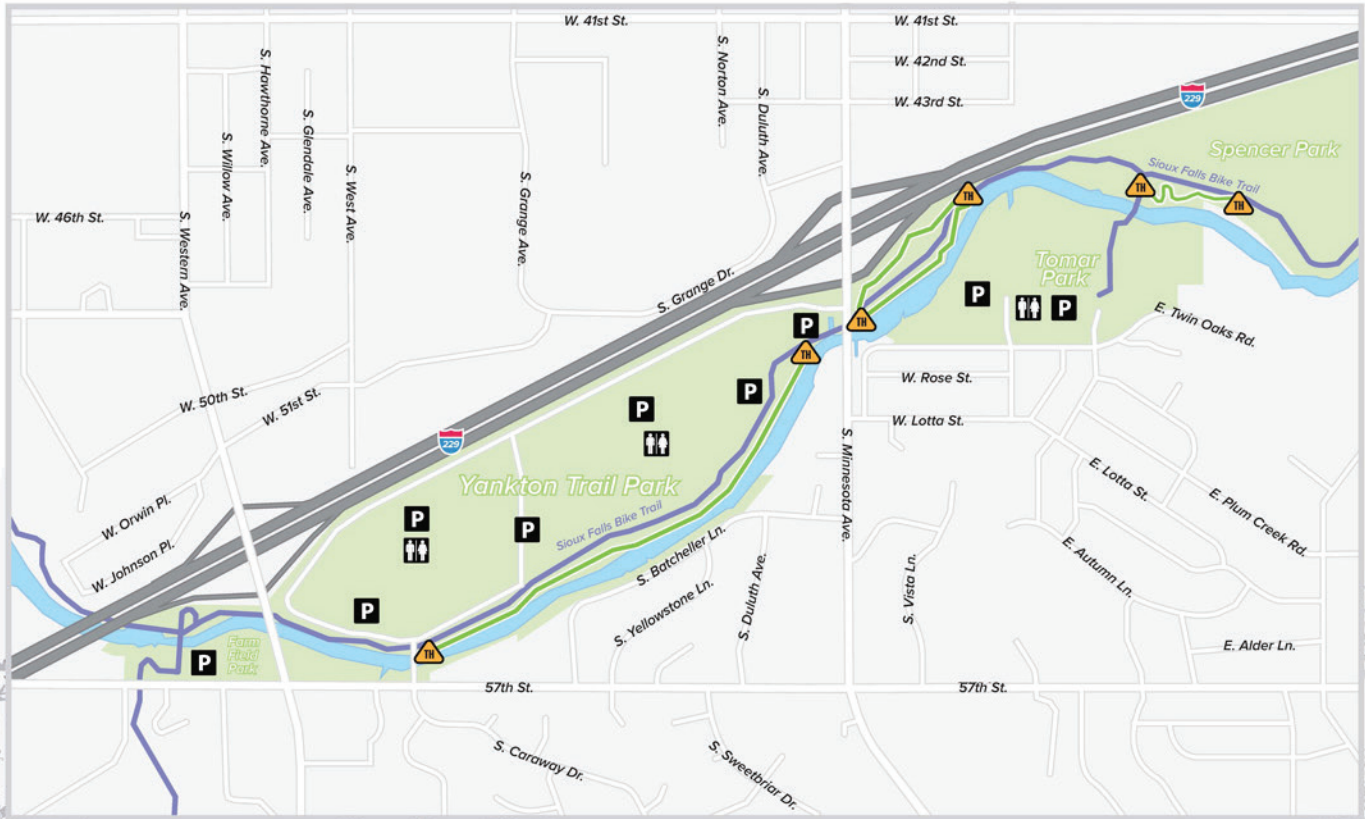

Yankton Trail Park

Falls Area SingleTrack Recreation Trail

TRAIL CLOSED during wet conditions

Built and maintained by Falls Area SingleTrack at no cost to the tax payers.

Legend

- Easy Trail
- Restroom
- Parking
- Trailhead

Trail Rules

- No unauthorized changes to the trail
- No motorized vehicles or horses
- Stay on designated trails
- Obey all signs, gates and barriers
- Do not use when trails are wet
- Leave no trace, no littering
- Never scare animals
- Plan ahead

USE TRAIL AT YOUR OWN RISK!
Not responsible for damages, injury or death.

fallsareasingletrack.org

FIND US | JOIN US | DONATE